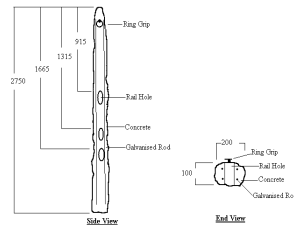

Fence Stile Post (1.2m High)

FSP2700-01		1 Rail Hole	$ 88.59
FSP2700-02		2 Rail Holes	$ 88.59
FSP2700-03		3 Rail Holes	$ 88.59