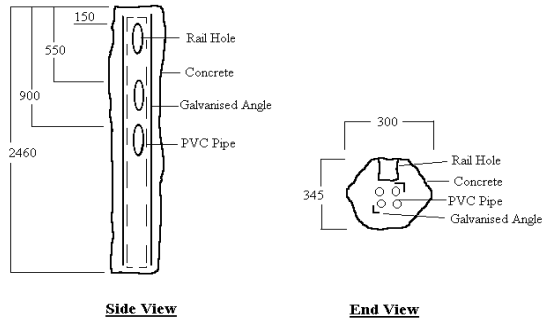

Standard Gate Post (1.2m High Fence)

GP2400-01	2460 Long x	1 Rail Hole	$ 166.15
GP2400-02		2 Rail Holes	$ 166.15
GP2400-03		3 Rail Holes	$ 188.15
GP2400-W6	x 6 Plain Wire Holes		$ 166.15

Medium Gate Post (850 mm High Fence)

GP1600-01	1600 Long x	1 Rail Hole	$ 155.17
GP1600-02		2 Rail Holes	$ 155.17