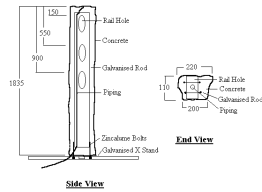

Water Posts

(A Whimsical Water Feature)

WP1800-03

1.8m High with X Stand & Piping

$ 162.28