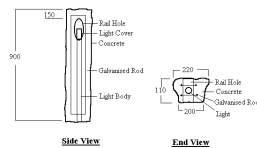

Light Post

LP900-01	Post Stub 600 mm High with 12V x 20 watt dichroic light	$ 146.75