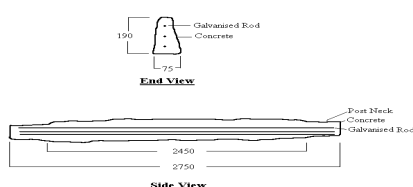

Fence Rails

FR2700	2750 long (post 2.6m centres)	$ 51.17
FR2500	2550 long (post 2.4m centres)	$ 51.17
FR2300	2350 long (post 2.2m centres)	$ 51.17
FR2100	2150 long (post 2.0m centres)	$ 51.17
FR1900	1950 long (post 1.8m centres)	$ 51.17
FR1700	1750 long (post 1.6m centres)	$ 51.17
FR1500	1550 long (post 1.4m centres)	$ 51.17
FR1050	1100 long (post 950mm centre)	$ 51.17