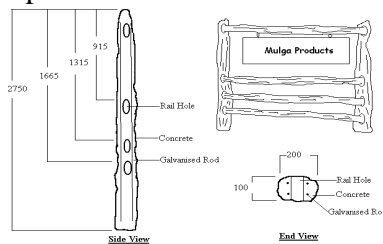

Sign Post

SP2700-00	2750 Long x	0 Rail Hole	$ 88.59
SP2700003		3 Rail Holes	$ 88.59
SP2700-04		4 Rail Holes	$ 88.59
SP2700-T1	top	1 Rail Hole	$ 88.59
SP2700-T2	top	2 Rail Holes	$ 88.59