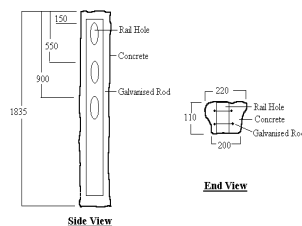

Short Post (500mm High Fence)

FP900-00	900 Long x	0 Rail Holes	$ 46.42
FP900-01		1 Rail Hole	$ 46.42