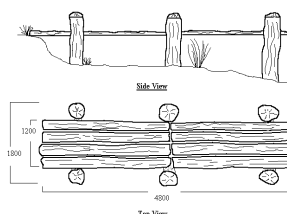

Jetty

J3-2400

1.2 wide x 2.4 long (3 planks wide)
(3 x MS2400-100, 2 x FR2700w, 4 x GP2400-b1, 6 tubes const. adhesive, 2 tubes grey concrete silicon)

$1,032.28

J3-4800

1.2 wide x 4.8 long (3 planks wide)
(6 x MS2400-100, 3 x FR2700w, 6 x GP2400-b1, 9 tubes const. adhesive, 4 tubes grey concrete silicon)

$1,646.42

J4-2400

1.5 wide x 2.4 long (4 planks wide)
(4 x MS2400-100, 2 x FR2700w, 4 x GP2400-b1, 6 tubes const. adhesive, 2 tubes grey concrete silicon))

$1,090.27

J4-4800

1.5 wide x 4.8 long (4 planks wide)
(8 x MS2400-100, 3 x FR2700w, 6 x GP2400-b1, 9 tubes const. adhesive, 4 tubes grey concrete silicon)

$1,762.40