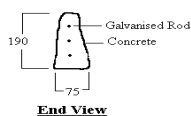

\$ 905.76

DS02-68 Deluxe Set 6 x 8
(4 Complete Panels / 6 Posts x 8
Rails)

\$ 701.08

Garden Bed Edging

GBE1-180 1m Length x 180mm High

\$ 23.65

GBE2-180 2m Length x 180mm High

\$ 47.25