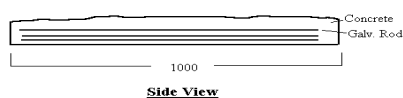

\$ 905.76

DS02-68 Deluxe Set 6 x 8
(4 Complete Panels / 6 Posts x 8
Rails)

\$ 701.08

Garden Bed Edging

GBE1-180 1m Length x 180mm High

\$ 23.65

GBE2-180 2m Length x 180mm High

\$ 47.25

New

Timber Stepping Slab

TSS-300	300mm dia.	\$ 8.05
TSS-400	400mm dia.	\$ 10.35

New

Timber Paving Slab

TPS-300	300 x 300 x 40	\$ 5.70
	11.11 per sq. m.	\$ 63.25 / m ²

Bollard - Horse Hitch

HHR1800	1.8m With Cast Iron Tie Ring	\$ 110.95
---------	------------------------------	-----------