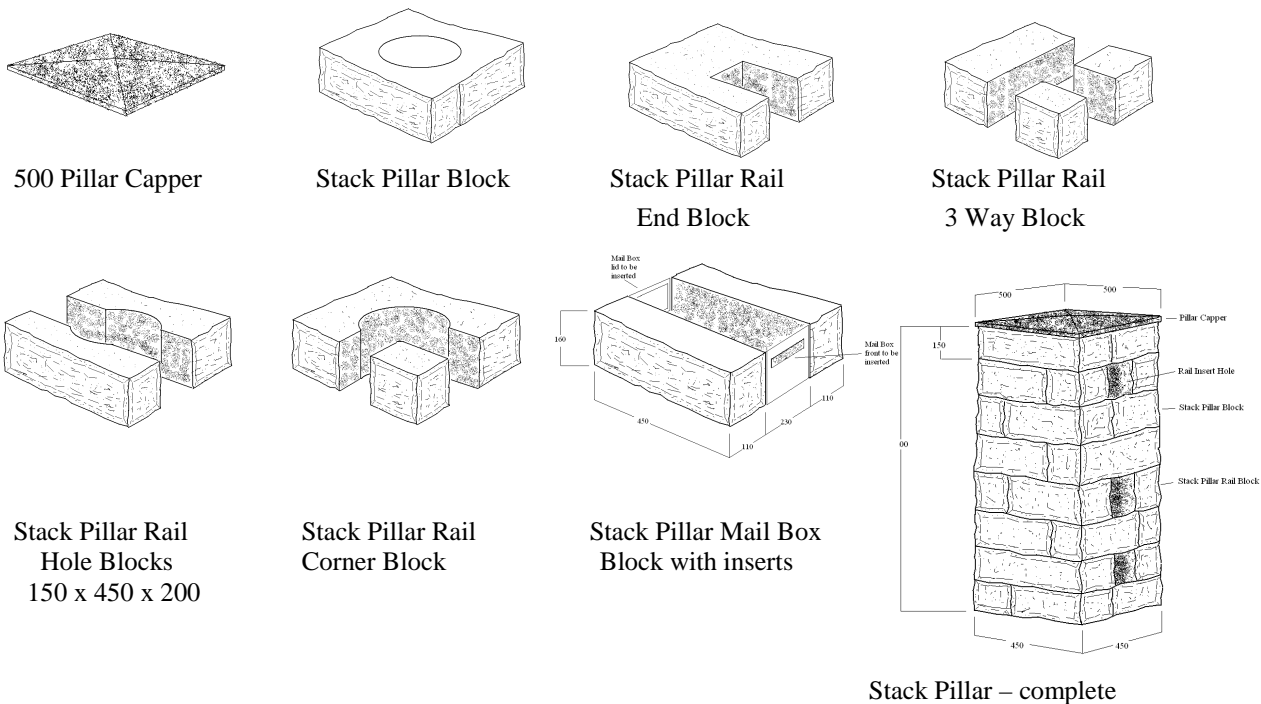

Corner Posts

CP1800-01	1800 Long x	2 Rails	$ 81.64
CP1800-02		4 Rails	$ 81.64
CP1800-03		6 Rails	$ 81.64
CP1300-01	1300 Long x	2 Rails	$ 79.44
CP1300-02		4 Rails	$ 79.44
CP900-01	900 Long x	2 Rails	$ 77.18

Stack Stone – Mulga Fence Pillar (from the *Black Stump* range of walling blocks)

Stack Pillar Block	150 x 450 x 450	$ 46.15
Stack Pillar Rail Hole Block	150 x 450 x 200	$ 46.15
Stack Pillar Rail Corner Block		$ 46.15
Stack Pillar Rail End Block		$ 46.15
Stack Pillar Rail 3 Way Block		$ 46.15
Stack Pillar Mail Box (complete)		$ 80.80
Pillar Capper	50 x 500 x 500	$ 20.95

Pillar – 1200 high complete with capper $390.15

Stack Stone Pillars and Mulga Rail Fence